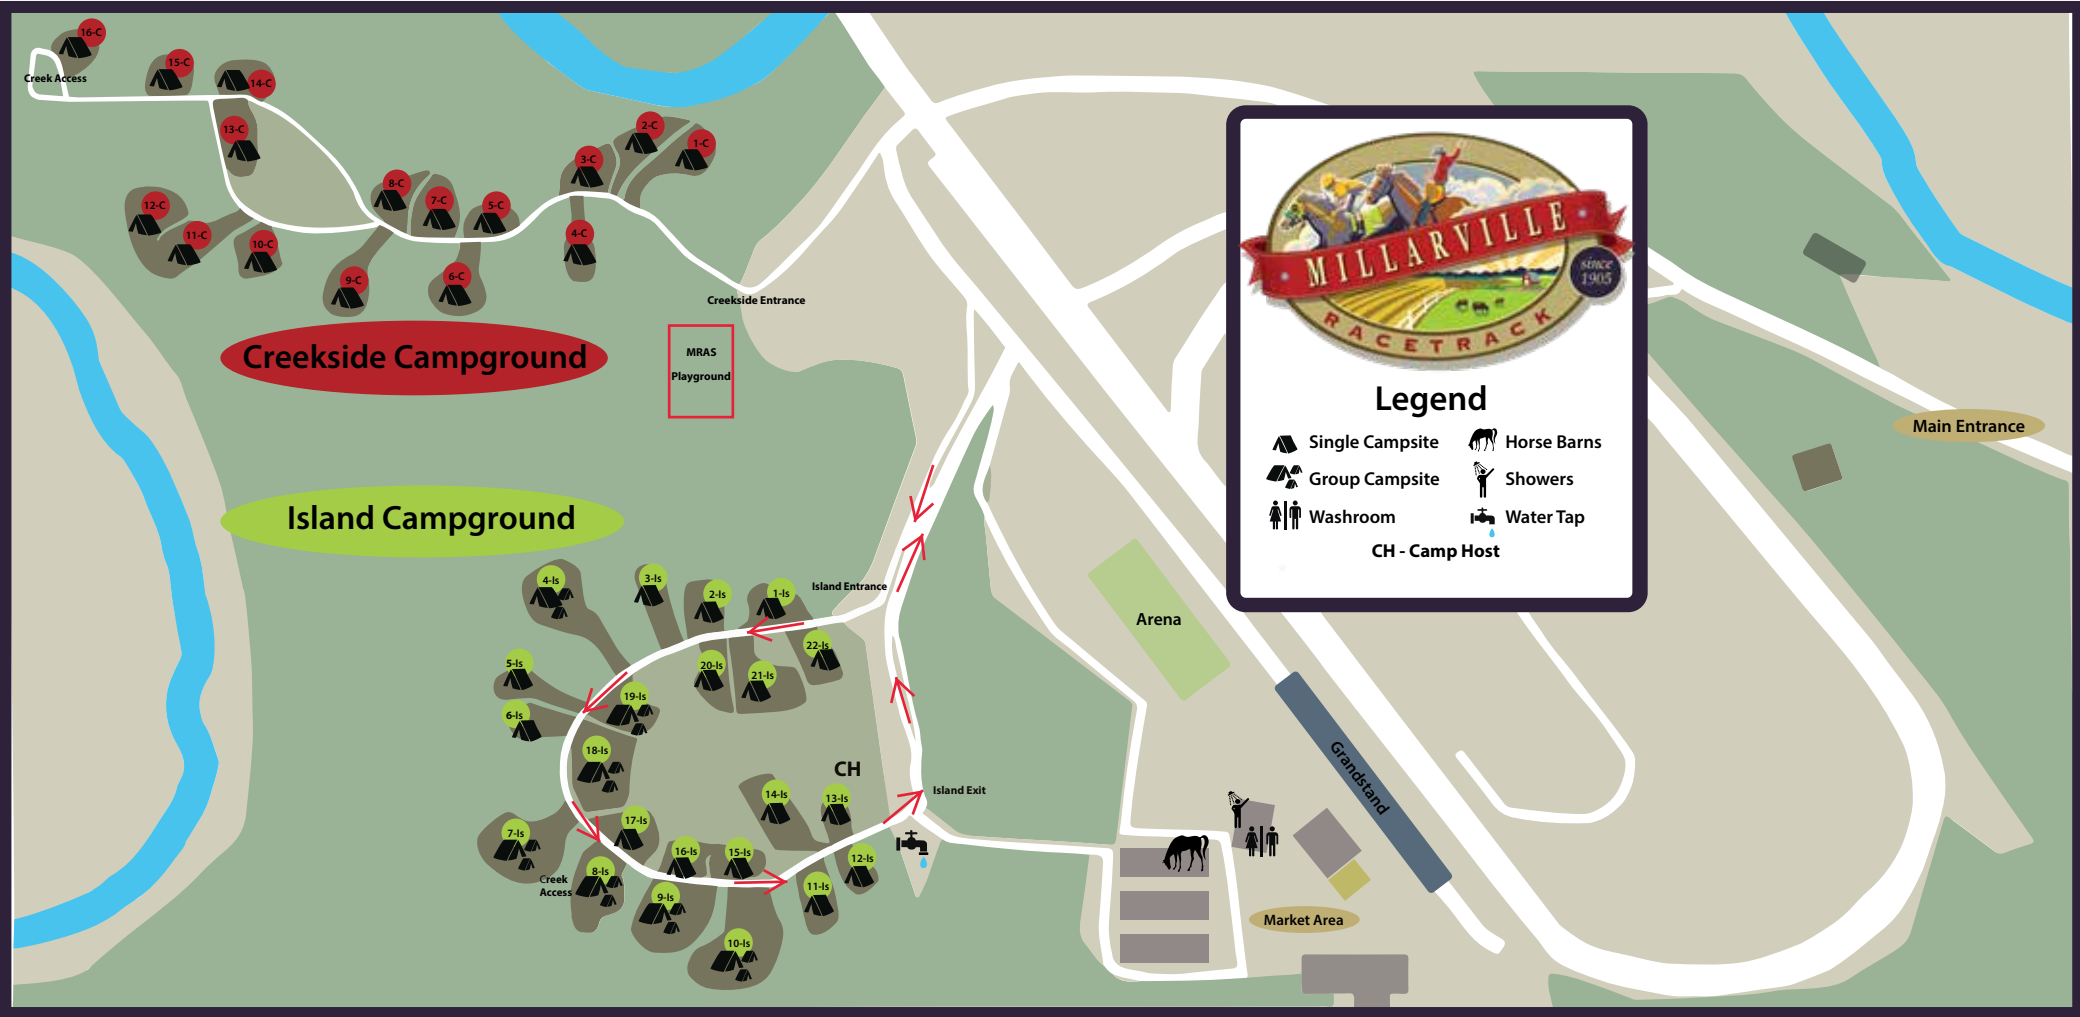

Legend

- Single Campsite
- Group Campsite
- Washroom
- Horse Barns
- Showers
- Water Tap
- CH - Camp Host

Creekside Campground

Island Campground

MRAS
Playground

Arena

Grandstand

Market Area

Main Entrance

CH

Island Entrance

Island Exit

Creek Access

Creekside Entrance

Creek Access